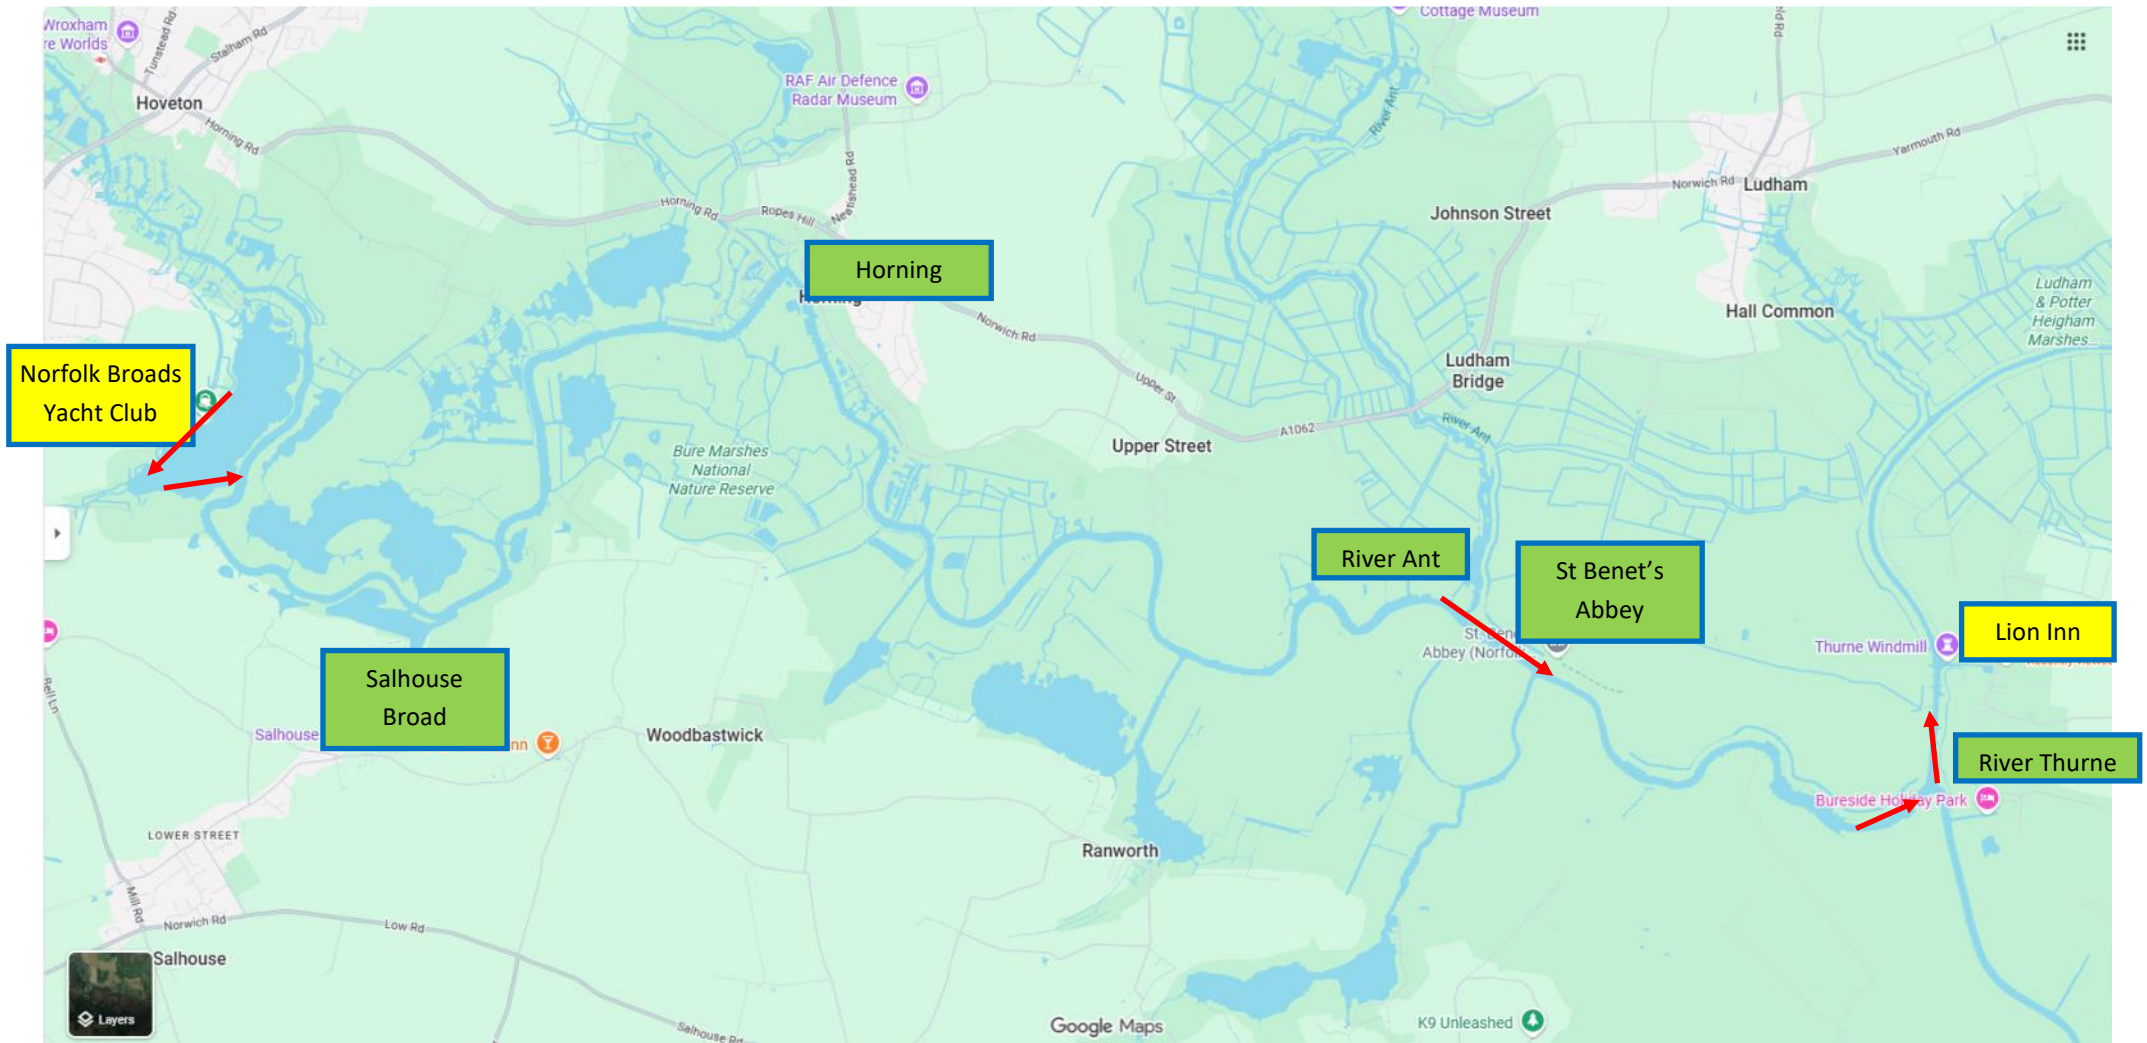

# River Bure

Norfolk Broads Yacht Club to Lion Inn at Thurne, approx. 15 km each way

Enter Wroxham Broad on right side to avoid collision with traffic exiting, be aware of trip boats and sailing vessels racing.

When keeping to southern end of Wroxham Broad, be aware of shallow water and mooring buoys. .

Keep to the right on the river

# Norfolk Broads Yacht Club entrance to River Bure

# Approach to Lion Inn at Thurne