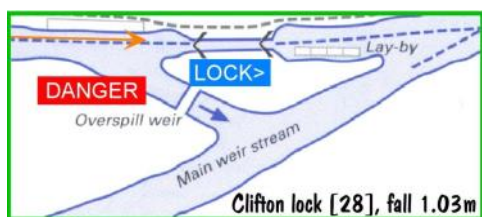

**British Rowing Tour 2024**  
**Day 2 — Saturday 31st August a.m.**  
**Radley College to Clifton Hampden - 14km**

**LUNCH**

Barley Mow,  
Clifton Hampden

0.7 km

CliftonLock

4.5 km

Culham Lock

4.1 km

Abingdon Lock

4.7 km

Radley College  
Boat house

**START**