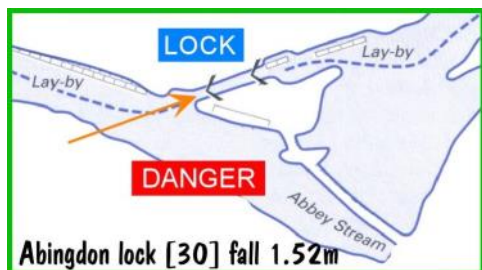

**British Rowing Tour 2024**  
**Day 2 — Saturday 31st August a.m.**  
**Radley College to Clifton Hampden - 14km**

**LUNCH**

Barley Mow,  
Clifton Hampden

0.7 km

CliftonLock

4.5 km

Culham Lock

4.1 km

Abingdon Lock

4.7 km

Radley College  
Boat house

**START**