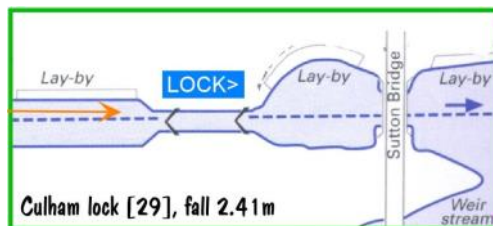

**British Rowing Tour 2024**  
**Day 2 — Saturday 31st August a.m.**  
**Radley College to Clifton Hampden - 14km**

**LUNCH**

Barley Mow,  
Clifton Hampden

0.7 km

CliftonLock

4.5 km

Culham Lock

4.1 km

Abingdon Lock

4.7 km

Radley College  
Boat house

**START**