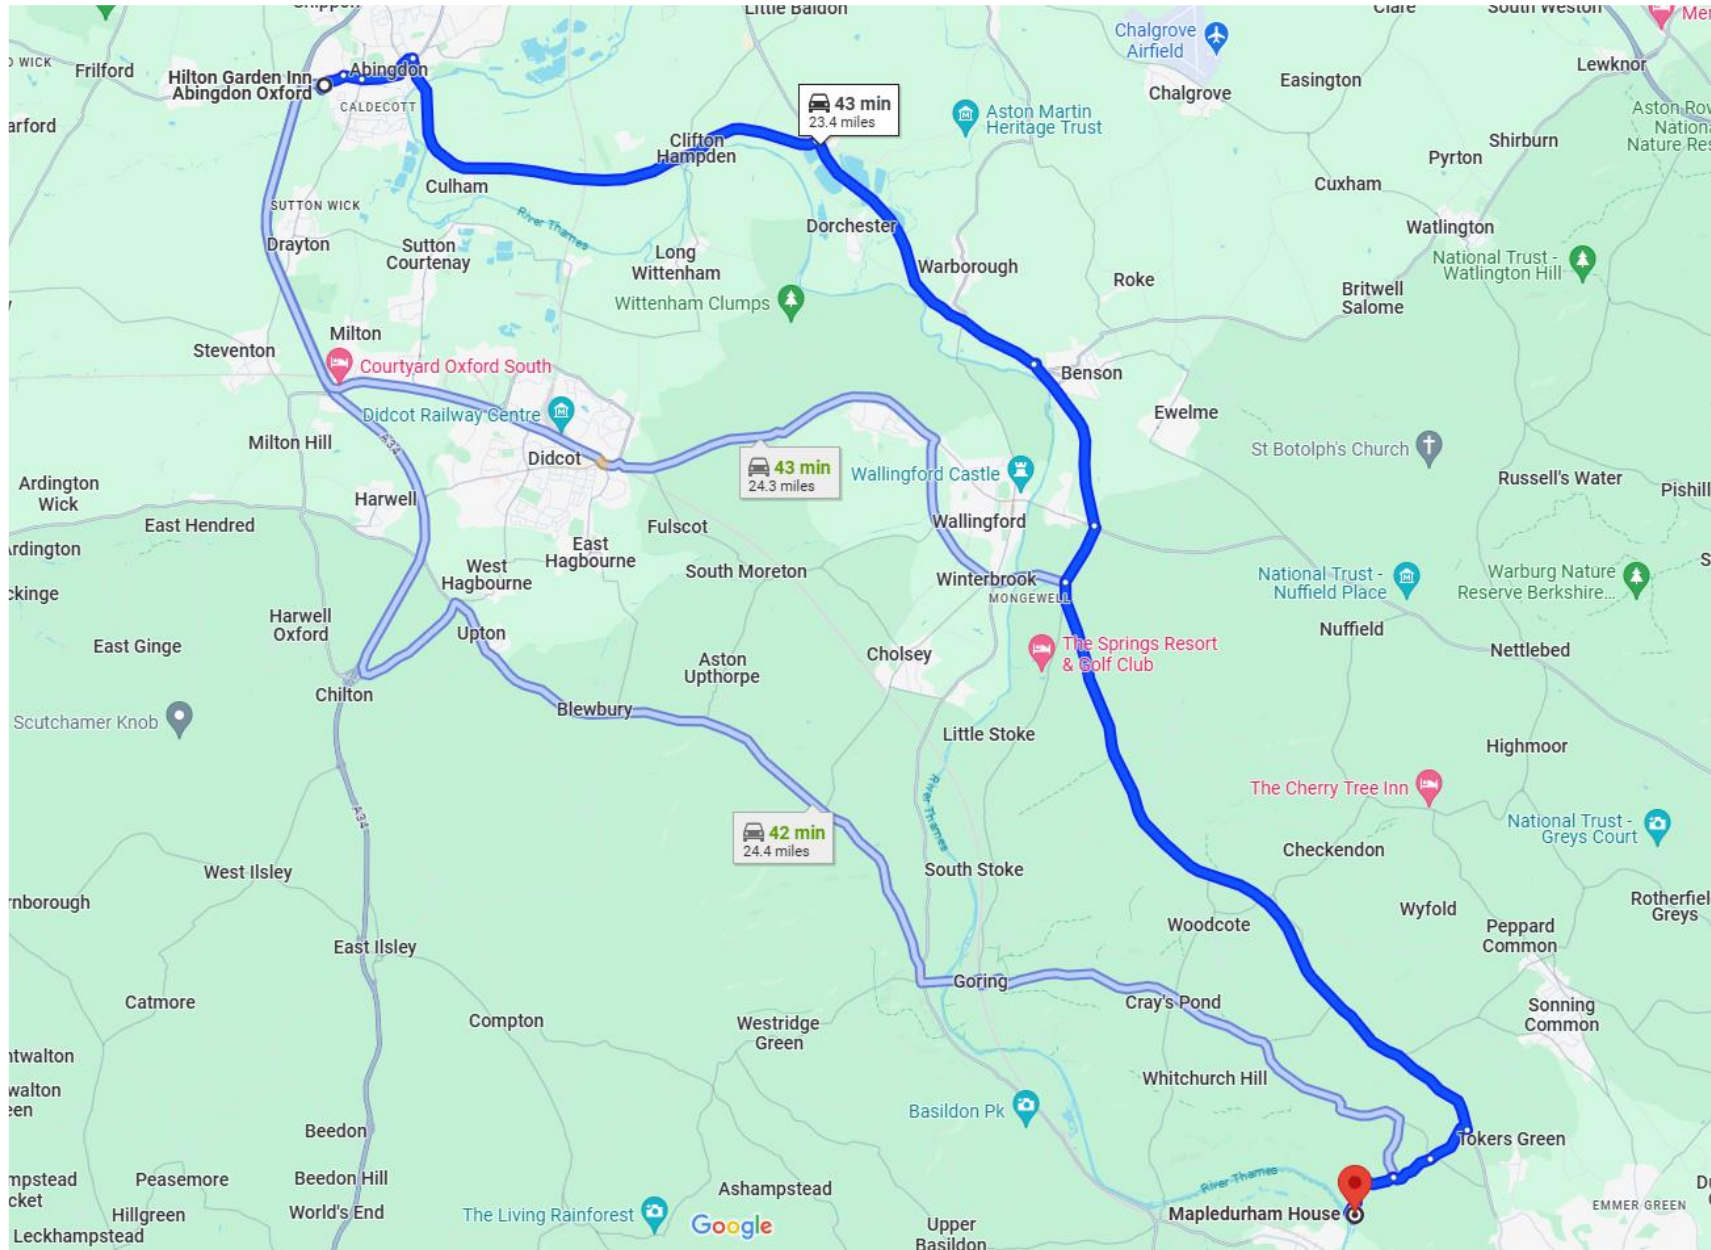

# Mapledurham House RG4 7TR

## Route from the Hilton Hotel, Abingdon

There are various routes but we recommend taking the A4074 via Clifton Hampden and Dorchester. Go past the first turning signposted Mapledurham and turn right at the Pack Saddle Inn.