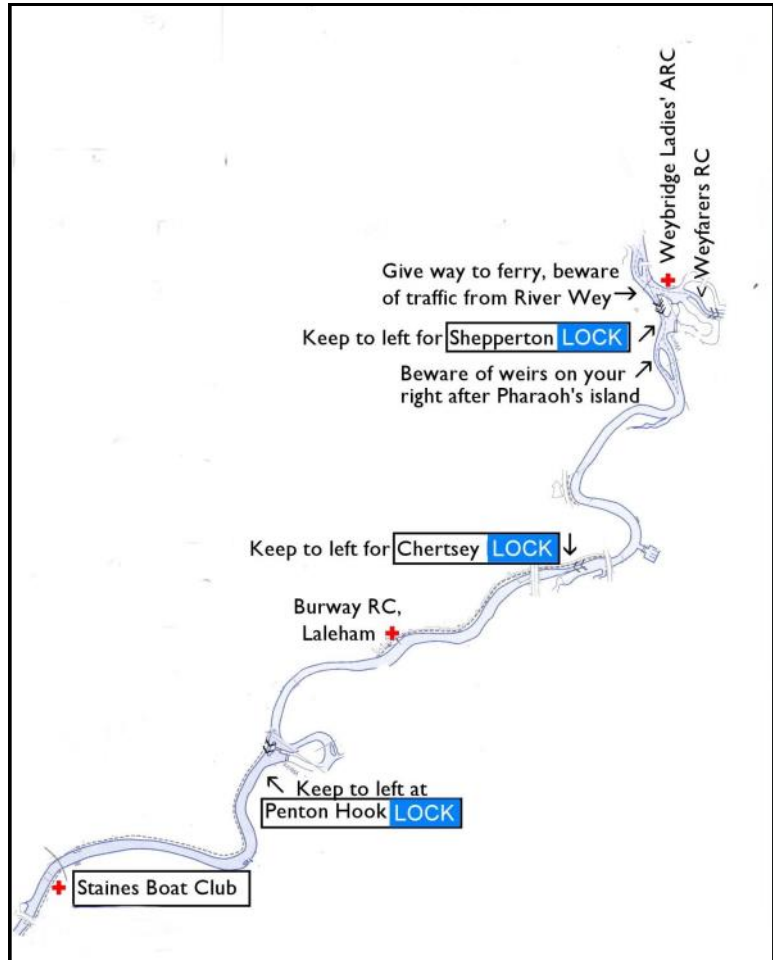

BR Tour 2021
Sunday 5th September p.m.

Staines-Weybridge 9.0 km

FINISH

Weyfarers /
 WLARC / ECC

0.2 km

Shepperton Lock

3.3 km

Chertsey Lock

3.1 km

Penton Hook Lock

2.4km

Staines BC

LUNCH

WEF boats to Weyfarers
 GOG boats to Weybridge Ladies
 MAV boats to Elbridge Canoe Club