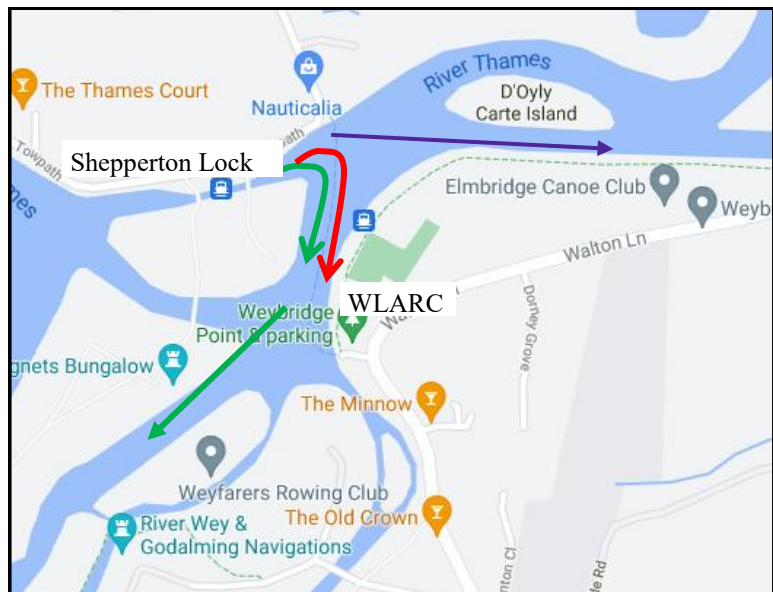

BR Tour 2021
Sunday 5th September p.m.

Staines-Weybridge 9.0 km

FINISH

Weyfarers /
 WLARC / ECC

0.2 km

Shepperton Lock

3.3 km

Chertsey Lock

3.1 km

Penton Hook Lock

2.4km

Staines BC

LUNCH

WEF boats to Weyfarers
 GOG boats to Weybridge Ladies
 MAV boats to Elbridge Canoe Club