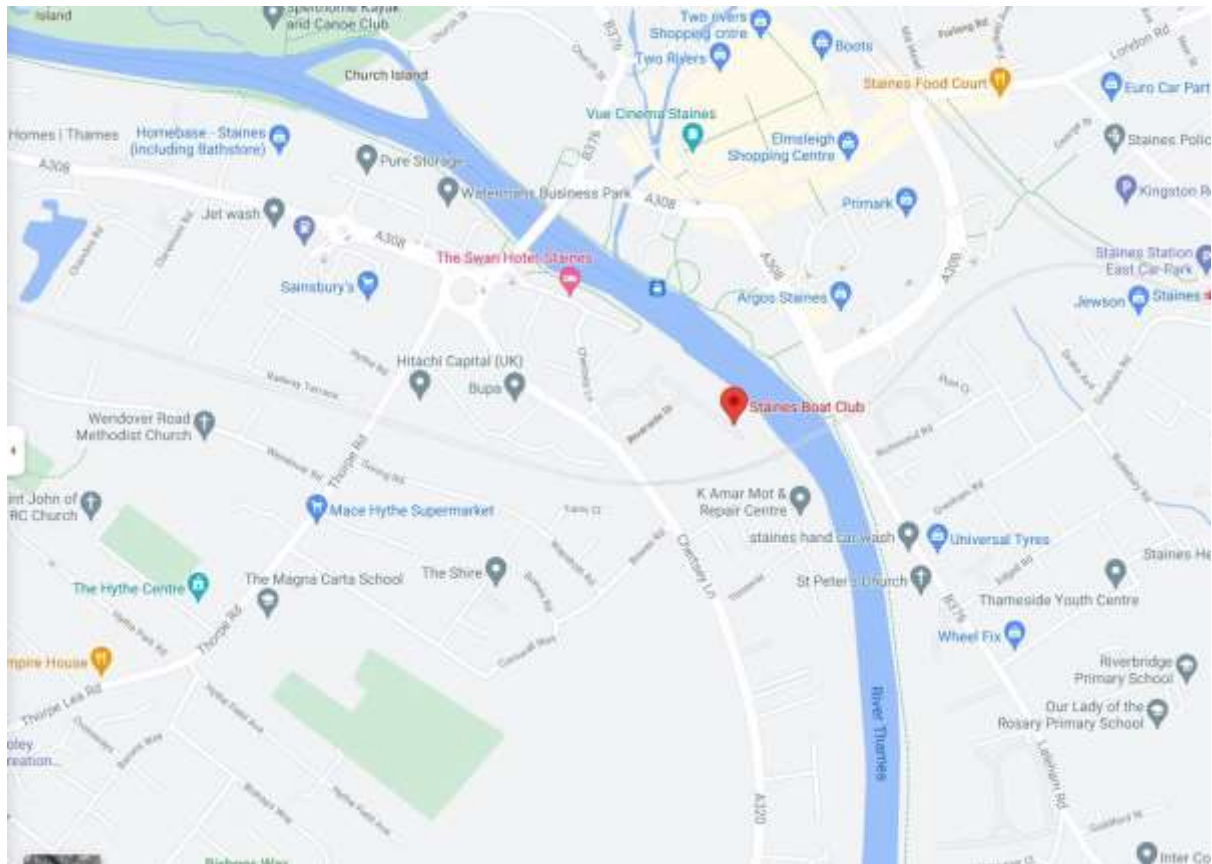

Staines Boat Club – how to get there

Riverside Drive, Chertsey Road, Staines-on-Thames, TW18 3JN

From Windsor, take the A308 towards Staines. At the big roundabout just before Staines town centre and bridge, take the A320 towards Chertsey. Staines Boat Club is on Riverside Drive, just before the railway bridge.