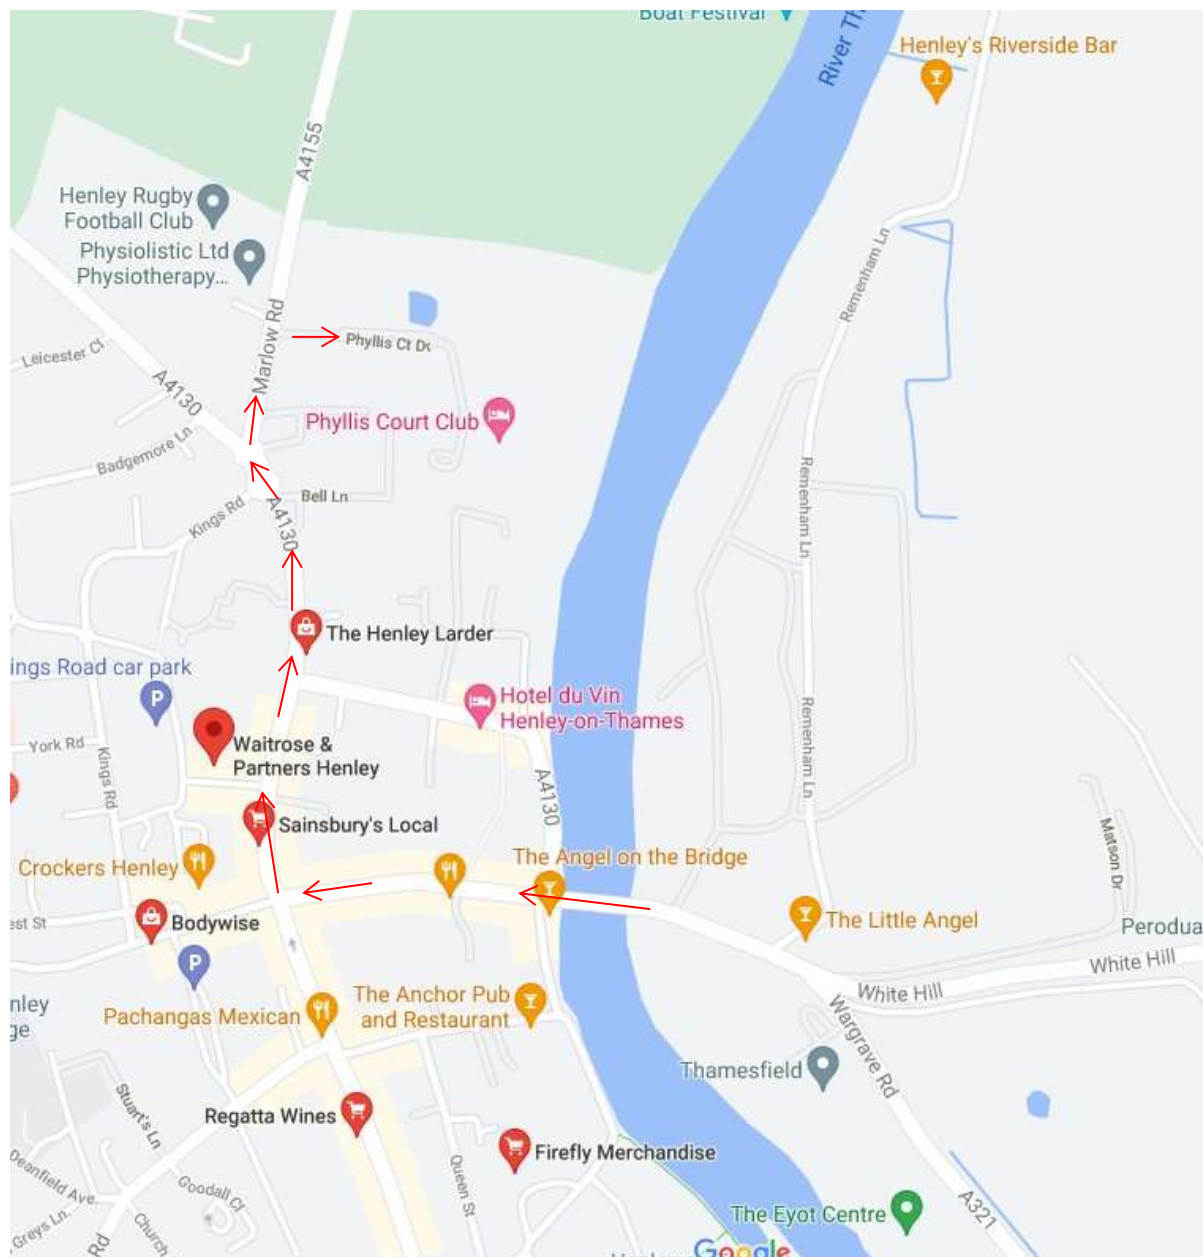

Phyllis Court Club – how to get there

Phyllis Ct Dr, Henley-on-Thames RG9 2HT

When you arrive at Phyllis Court, go through the main gate and immediately turn left towards the Visitors' Car Park. If the car park is full, you can park along the path towards the river. The trailers will be parked facing the river next to the rowing club compound. Rigged boat should be left in the compound or next to the trailers –please do not block the gates into the compound or obstruct the canoes. Toilets are available in the Fitness Centre.

Phyllis Court Club –Site Plan