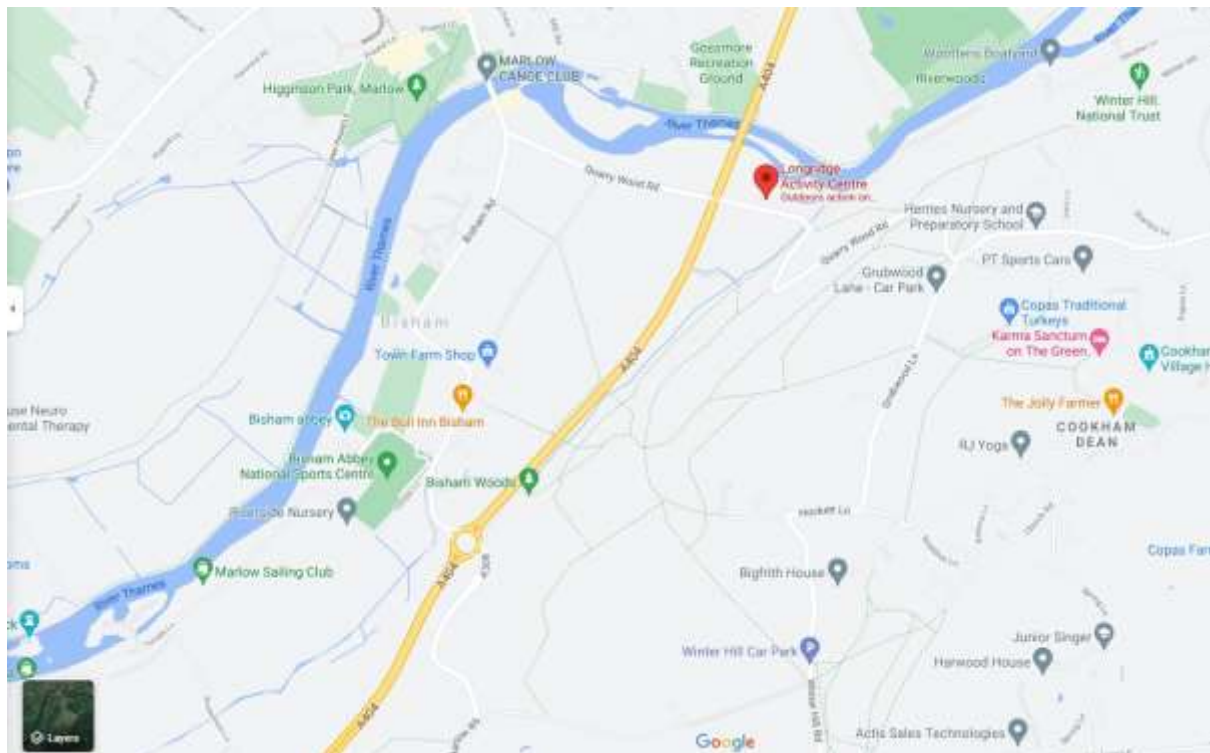

Longridge Activity Centre – how to get there

Quarry Wood Rd, Marlow SL7 1RE

From Henley, take the A4130 towards Maidenhead, then the A404 towards Marlow (you can cut a corner off by taking the single track road past Temple Golf Club). Leave the A404 at the first exit and go through Bisham village. Turn right before Marlow Bridge along Quarry Wood Road. Longridge is just after the A404 flyover. Go past the Activity Centre and through the next gate to the schools rowing site.