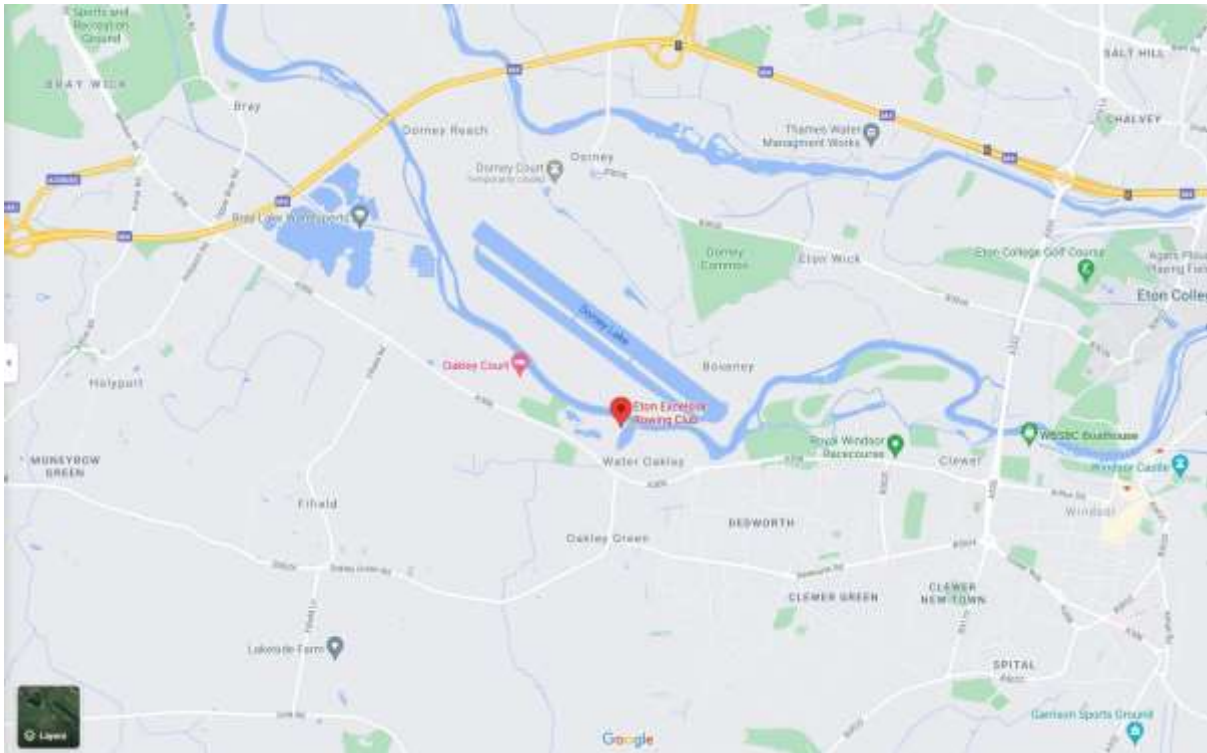

## Eton Excelsior Rowing Club – how to get there, store boats and park

14 Maidenhead Rd, Windsor SL4 5TY

Off the A308 between Maidenhead and Windsor. Turn at the roundabout signposted Windsor Marina

Store boats either side of the gravel "apron" but make sure you don't obstruct the boathouse doors. Rest boats on pipe lagging to protect the hulls.

Additional boat storage on the grass

Car parking – two abreast if possible without obstructing the driveway. DO NOT PARK ON THE GRASS – THERE IS A GAS PIPELINE UNDERNEATH!

Additional parking on the road – but do not obstruct entrances