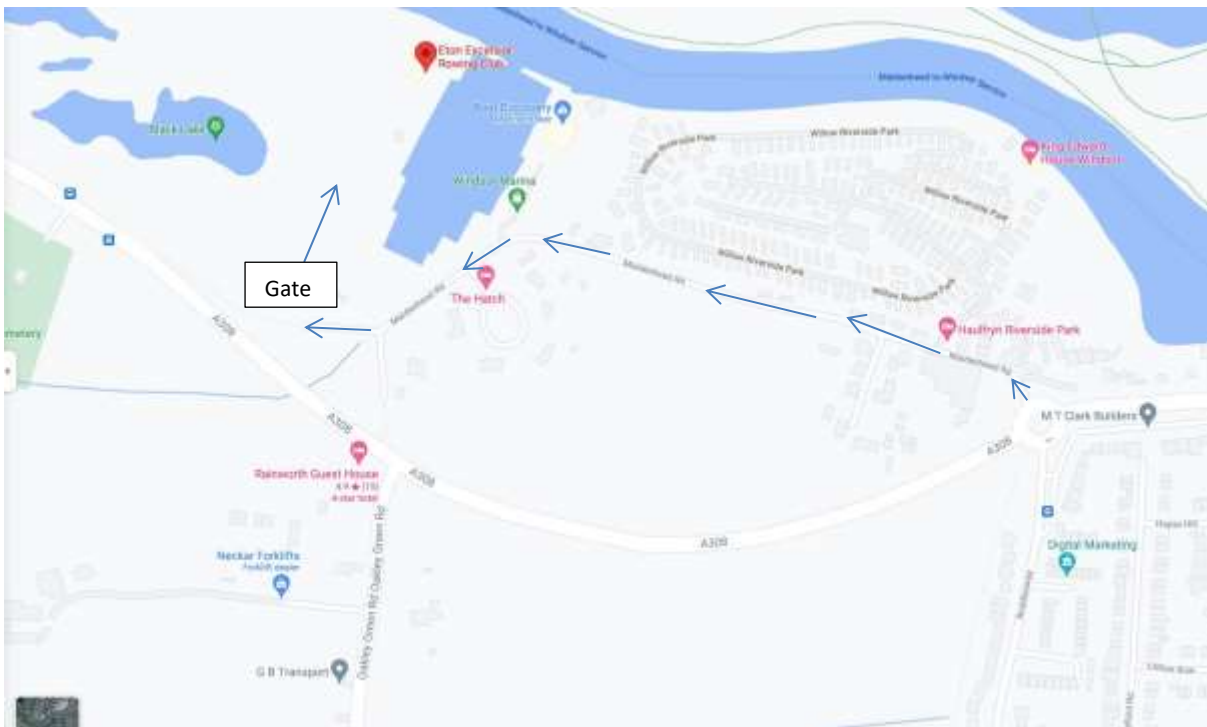

## Eton Excelsior Rowing Club – how to get there, store boats and park

14 Maidenhead Rd, Windsor SL4 5TY

Off the A308 between Maidenhead and Windsor. Turn at the roundabout signposted Windsor Marina

Store boats either side of the gravel "apron" but make sure you don't obstruct the boathouse doors. Rest boats on pipe lagging to protect the hulls.

Additional boat storage on the grass

Car parking – two abreast if possible without obstructing the driveway. DO NOT PARK ON THE GRASS – THERE IS A GAS PIPELINE UNDERNEATH!

Additional parking on the road – but do not obstruct entrances